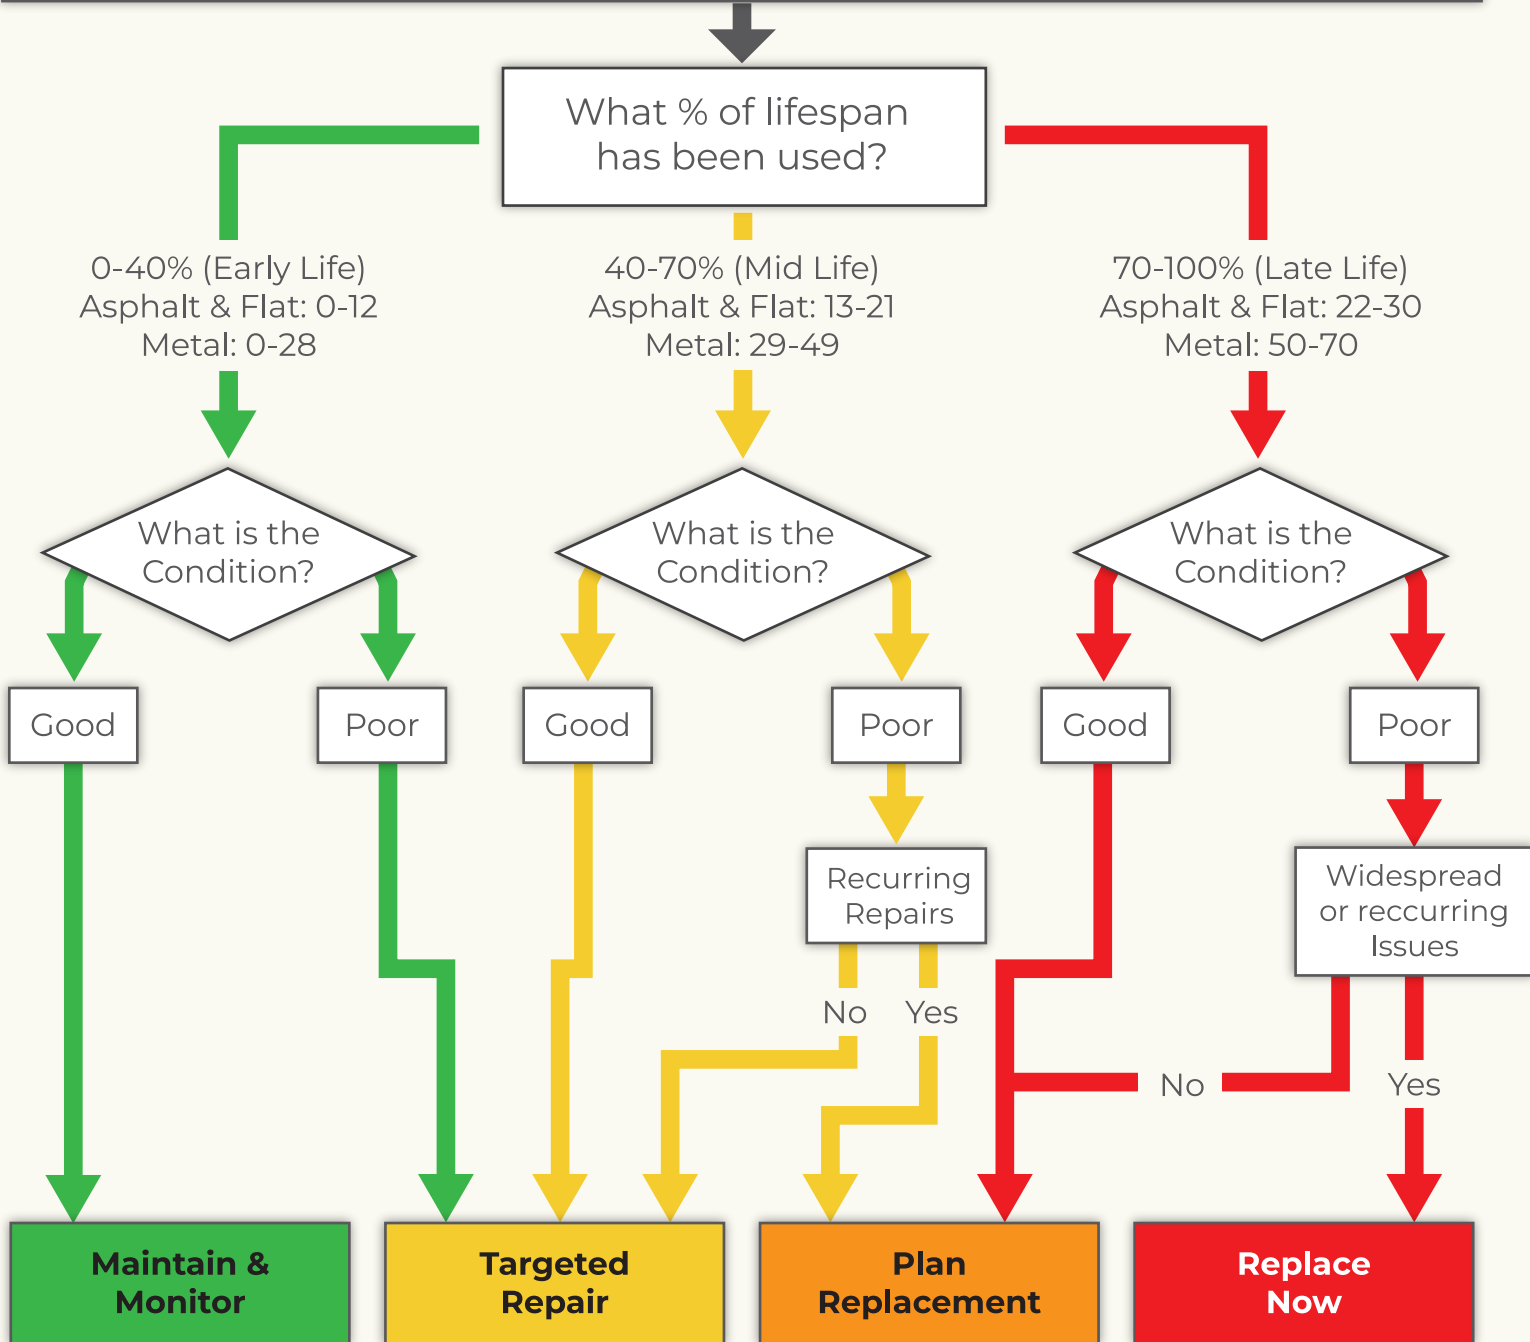

Should You Repair or Replace Your Roof

A simple framework to guide roofing decisions based on lifespan, condition, & risk

What type of roof is it?

Still unsure? Get a professional roof assessment with clear condition reporting, lifespan forecasting, and planning guidance: (844) 766-3238